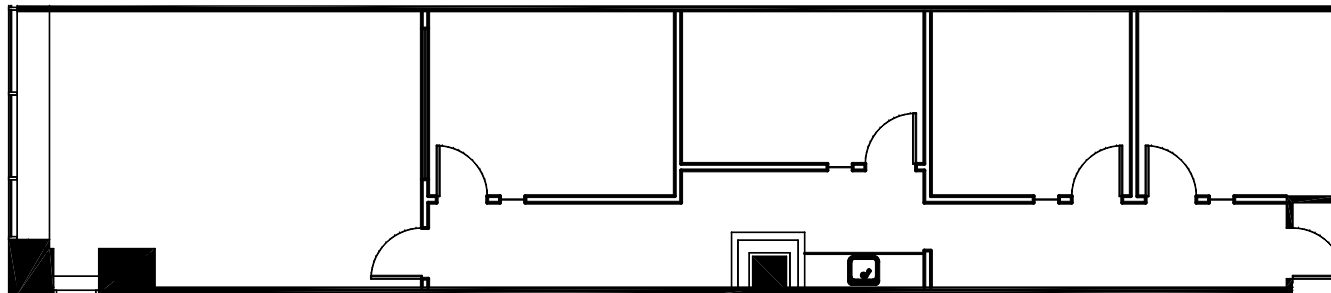

Key Plan

0 5 10 20

Two Buckhead Plaza • Suite 280 • 1,540 RSF

Available Suite Diagram